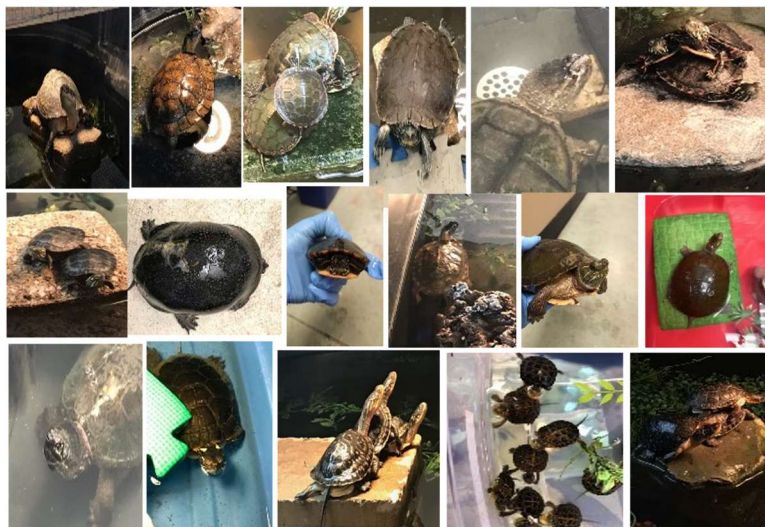

A Powerful Response...

Admissions to OTCC’s hospital have quadrupled in a few short years. The rapid increase in admissions, eggs, hatchlings, program attendance, and involvement of the community has pushed our current facility well beyond capacity. With over 3,000 turtles currently overwintering, our Centre is overflowing! *Just a few of these turtles are shown at left.*

The artist depiction shown at top was generously donated by artist Ray McNeice. Below is an aerial view of the property whose vegetation communities include a pond, cultural meadow, early succession forest, cedar forest and thicket swamp.